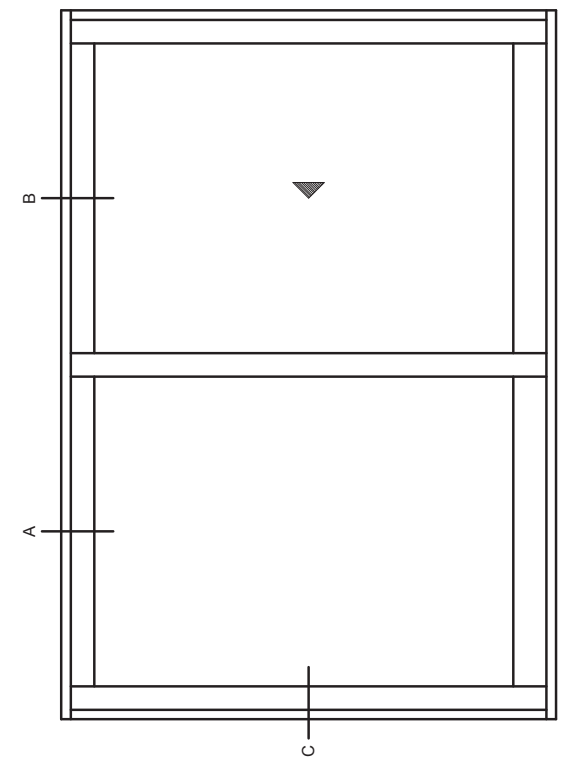

Rev.	Description	Rev. by	Date

Designed by AE	2018-07-05	Product Category Door	Processing Code
Approved by AE	2018-07-05	Product Type Sliding	Material
INWIDO Elifönster Skjutdörr Trä 1 Skjutbar del, 1 fast del Elifönster Sliding Door Wood 1 Sliding part, 1 Fixed part			Tolerances unless otherwise specified Article Number ESP2 Drawing Number 86-37-07 Revision A