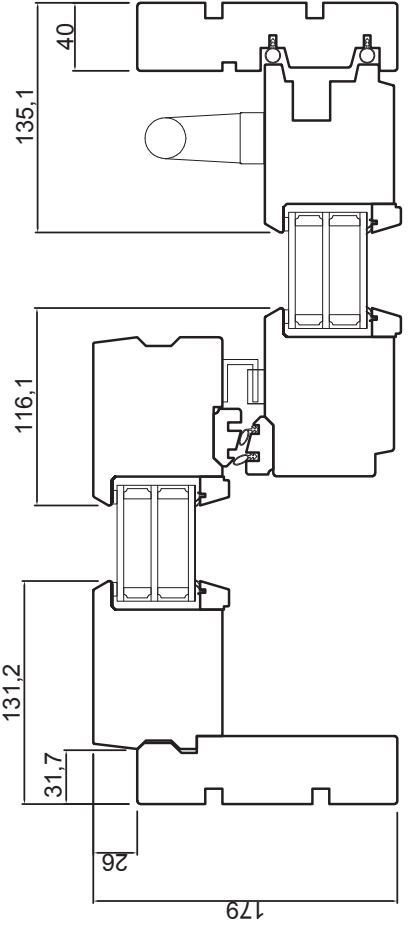

Rev.	Description	Rev. by	Date

Designed by AE	2018-07-05	Product Category Door	Processing Code
Approved by AE	2018-07-05	Product Type Sliding	Material
INWIDO Elifönster Skjutdörr Trä 1 Skjutbar del, 1 fast del Elifönster Sliding Door Wood 1 Sliding part, 1 Fixed part			Tolerances unless otherwise specified Article Number ESP2 Drawing Number 86-37-07 Revision A