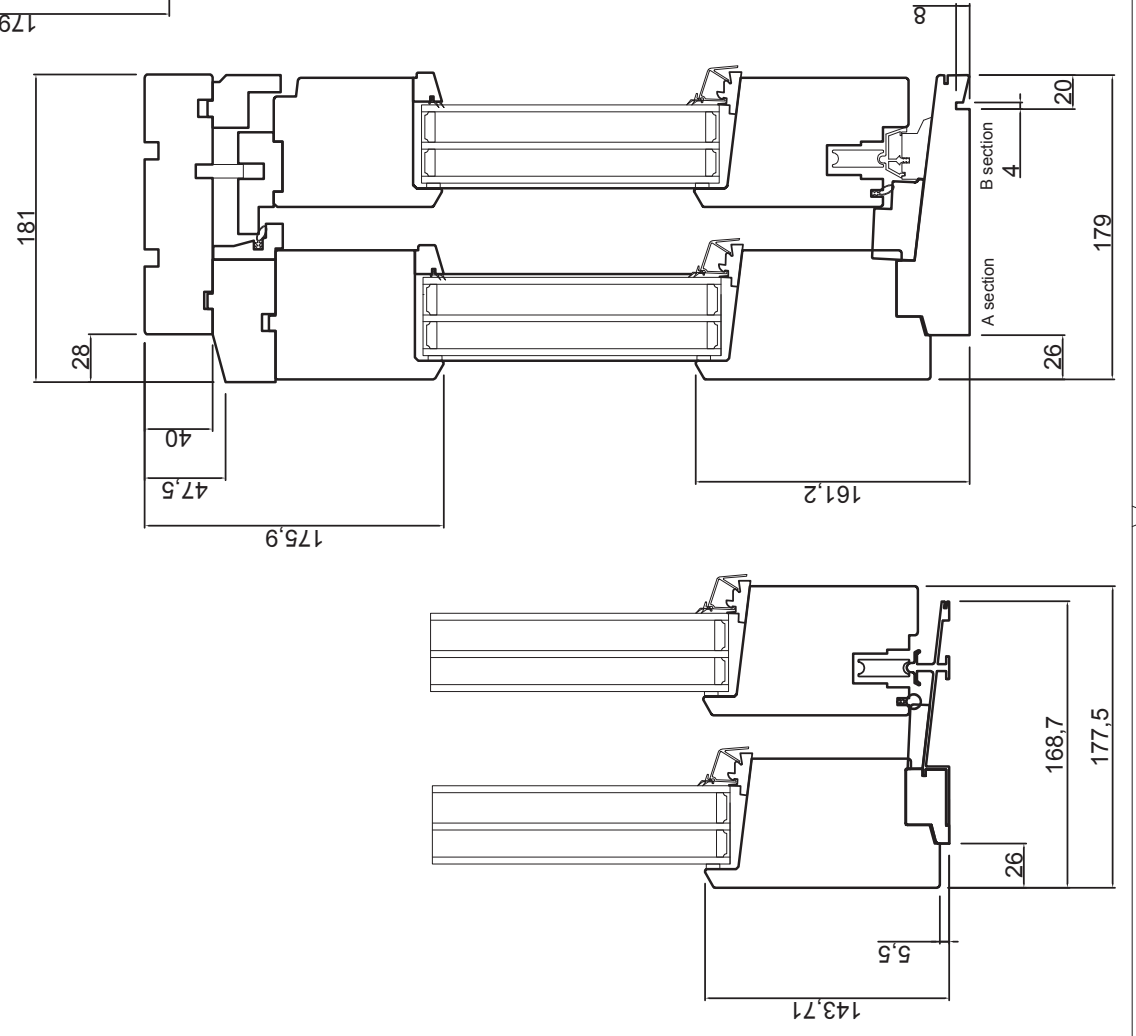

Rev.	Description	Rev. by	Date

Designed by AE	2018-07-05	Product Category Door	Processing Code
Approved by AE	2018-07-05	Product Type Sliding	Material
INWIDO Elifönster Skjutdörr Trä 1 Skjutbar del, 1 fast del Elifönster Sliding Door Wood 1 Sliding part, 1 Fixed part			Tolerances unless otherwise specified Article Number ESP2 Drawing Number 86-37-07 Revision A